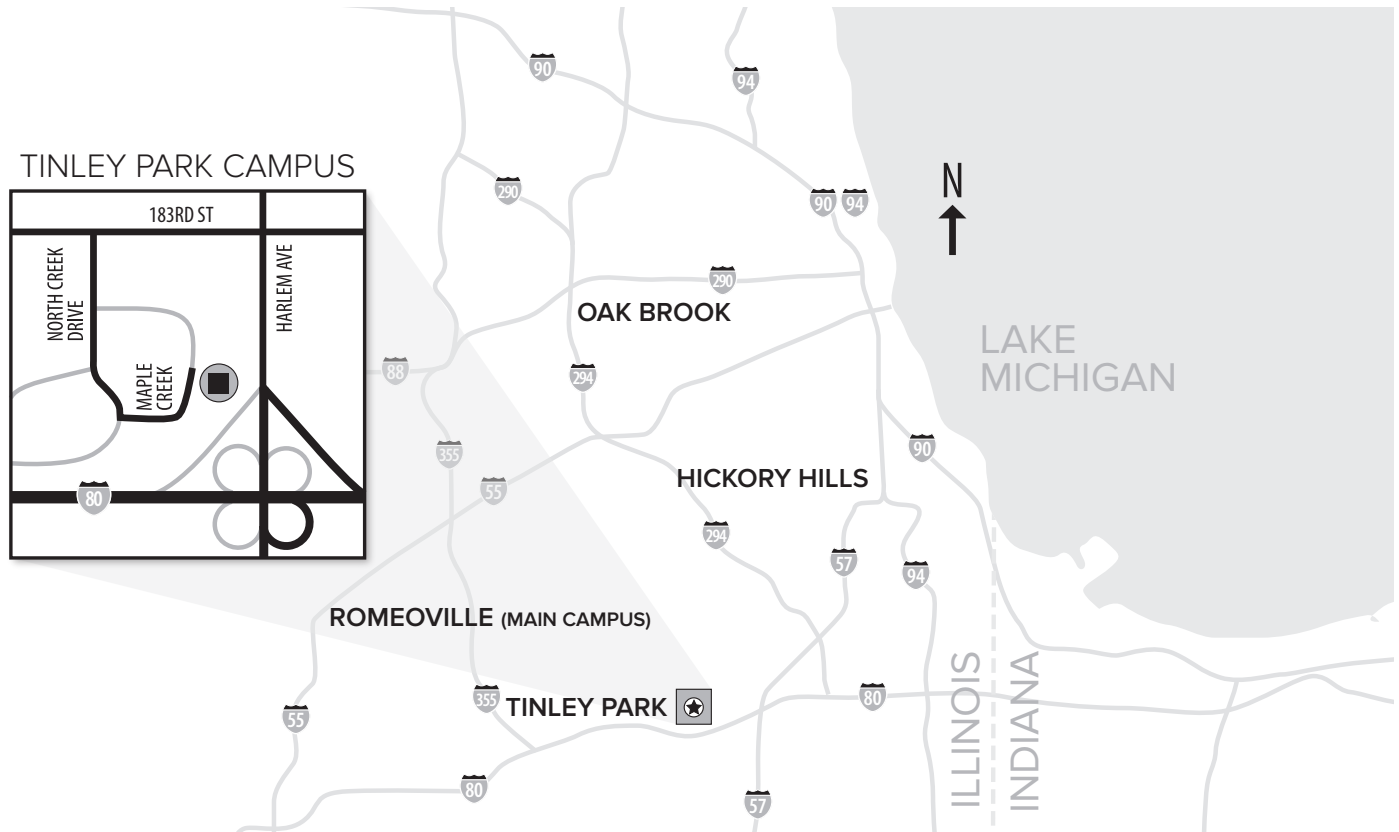

TINLEY PARK

North Creek Executive Center
18501 Maple Creek Drive
Tinley Park, Illinois 60477
(708) 444-3180 • fax (708) 444-4237

DRIVING DIRECTIONS

From the Northeast (Chicago)

- Take I-90/I-94 south towards Indiana.
- Take the I-57 south exit towards Memphis (exit 63).
- Take the I-80 west exit toward Iowa (exit 345B). Merge onto I-80.
- Take the IL-43 north Harlem Avenue exit (exit 148B). Merge north onto Harlem Avenue.
- Turn left onto 183rd Street.
- Turn left onto North Creek Drive.
- Turn left at the second junction with Maple Creek Drive.

From the North (via I-294)

- Take I-294 south toward Indiana.
- Take the I-80 west exit toward Iowa/I-57 South. Merge onto I-80.
- Take the IL-43 North Harlem Avenue exit (exit 148B). Merge north onto Harlem Avenue.
- Turn left onto 183rd Street.
- Turn left onto North Creek Drive.
- Turn left at the second junction with Maple Creek Drive.

From the Northwest (via I-355)

- Take I-355 South/Veterans Memorial Tollway toward Joliet (Portions toll).
- Merge onto I-80 east via the exit on the Left toward Indiana.
- Take the IL-43 North Harlem Ave exit (exit 148B). Merge north onto Harlem Avenue.
- Turn left onto 183rd Street.
- Turn left onto North Creek Drive.
- Turn left on the second junction with Maple Creek Drive.

From the West (Joliet)

- Take I-80 east toward Indiana.
- Take the IL-43 North Harlem Avenue exit (exit 148B). Merge north onto Harlem Avenue.
- Turn left onto 183rd Street.
- Turn left onto North Creek Drive.
- Turn left at the second junction with Maple Creek Drive.