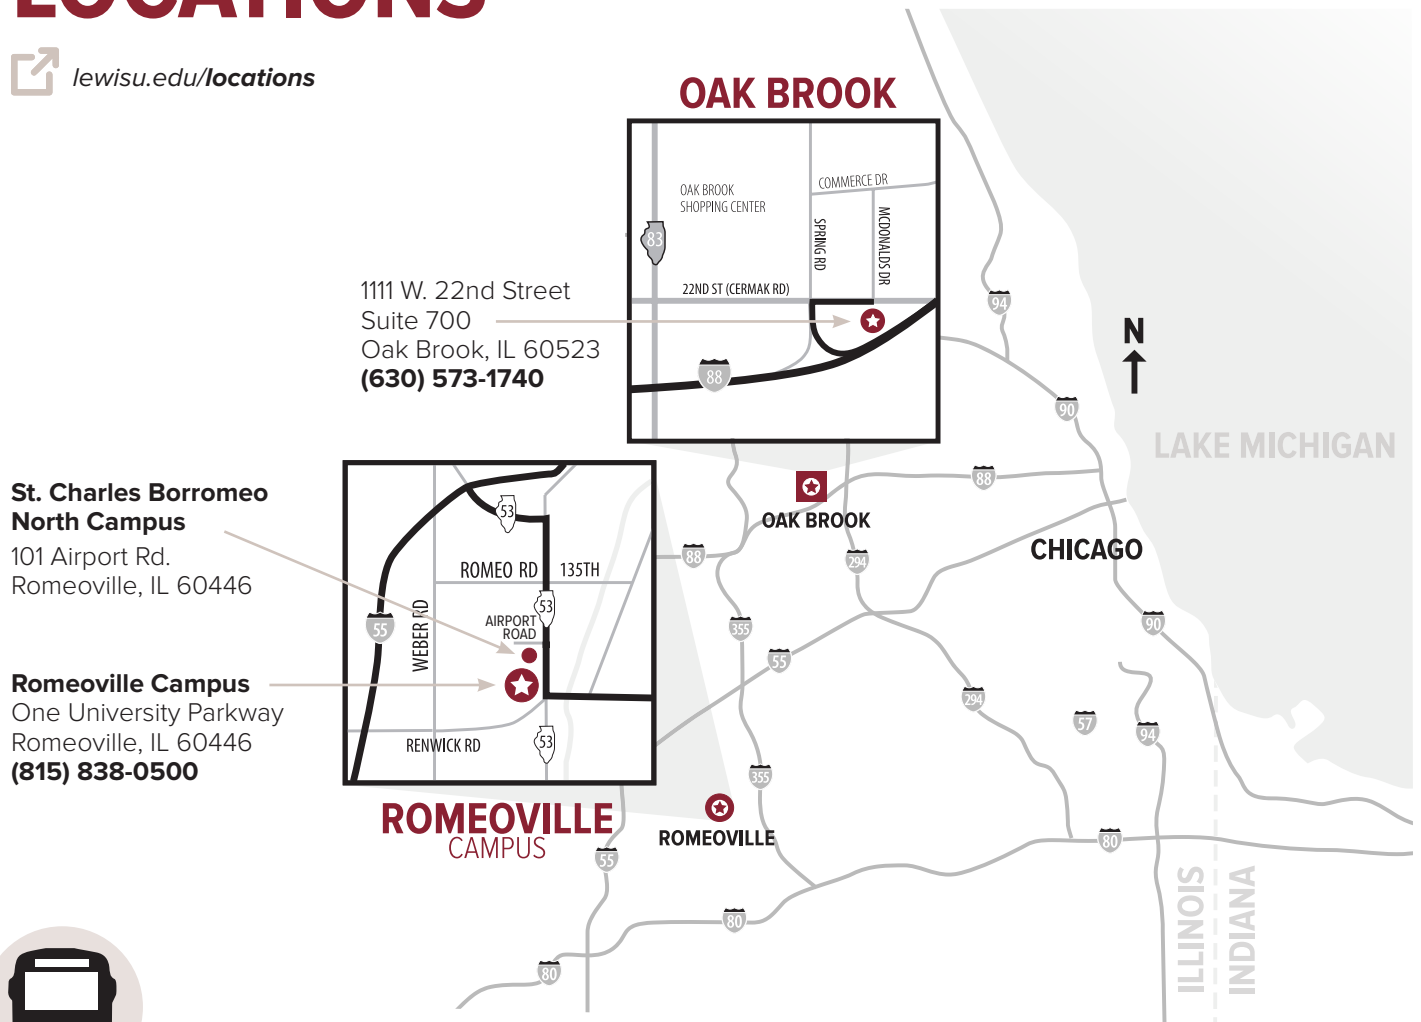

LOCATIONS

 lewisu.edu/locations

OAK BROOK

1111 W. 22nd Street
Suite 700
Oak Brook, IL 60523
(630) 573-1740

St. Charles Borromeo North Campus

101 Airport Rd.
Romeoville, IL 60446

Romeoville Campus

One University Parkway
Romeoville, IL 60446
(815) 838-0500

ROMEOVILLE CAMPUS

PUBLIC TRANSPORTATION

Pace Route 834. Lewis University, in cooperation with the Regional Transportation Authority (RTA), has bus service to and from the Romeoville campus.

The route spans from Joliet's Union Station to Yorktown Center. RTA travel information is a 24-hour service. For service and complete information, go to rtachicago.com.

Pace Route 754 Lewis University – CTA Blue Line Clinton Station Express

provides weekday service from Chicago to the university's Romeoville campus. This Pace route is available free of charge for all Lewis students, faculty and staff with a university ID or a Ventra card.

The route begins with a 7:30 a.m. stop at the corner of Jackson and Clinton (Union Station) with a second stop at 7:31 a.m. at the CTA Blue Line Clinton Station. The non-stop drive, authorized to use the shoulder of I-55, will arrive at 8:25 a.m. at the Lewis University campus in Romeoville. The daily return trip will leave at 2:41 p.m. from Lewis University and arrive at 3:47 p.m. at Jackson and Clinton and at 3:48 p.m. at the CTA Blue Line Clinton Station. The full-sized motor coach bus features free Wi-Fi, air-conditioning and reclining seats.