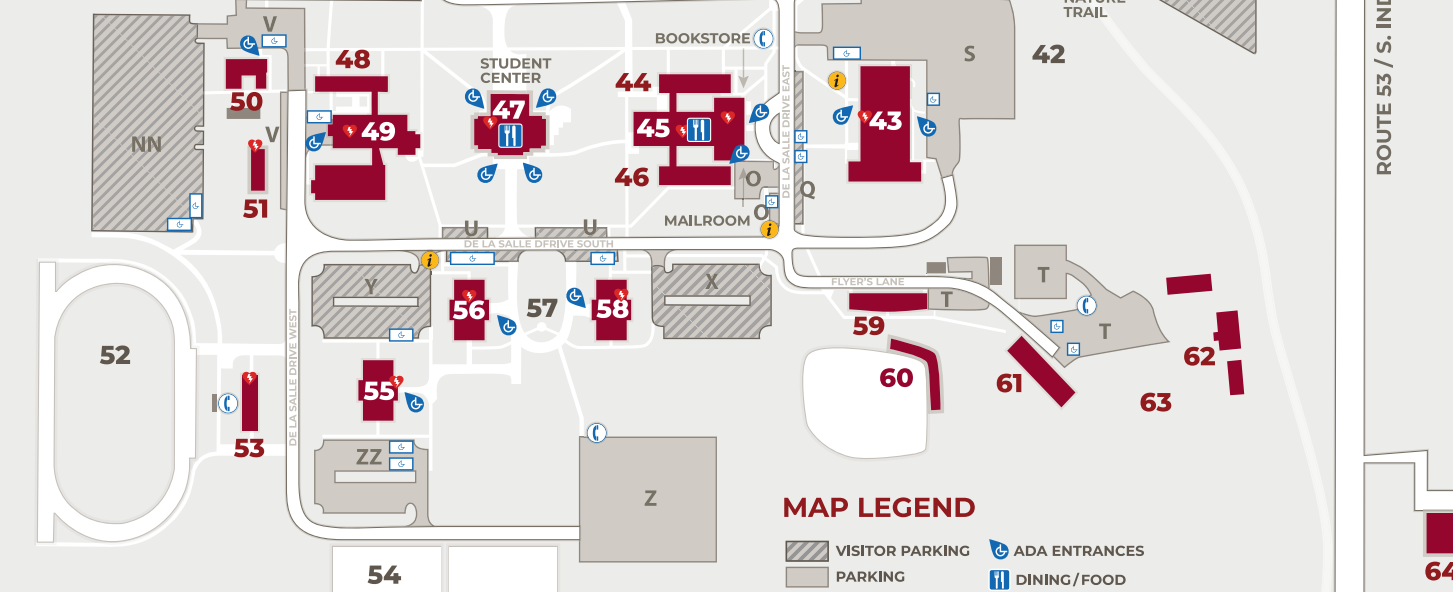

MAP LEGEND

- VISITOR PARKING
- PARKING
- ADA PARKING
- LOW EMISSION PARKING
- ELECTRIC CHARGING STATIONS
- ADA ENTRANCES
- DINING/FOOD
- SECURITY PHONES
- KIOSKS/MAPS

Need Assistance? Weekdays, 8:30 a.m.–5 p.m. (815) 838-0500
After hours, weekends & holidays (815) 836-5222

ROUTE 53 / S. INDEPENDENCE BLVD.

64